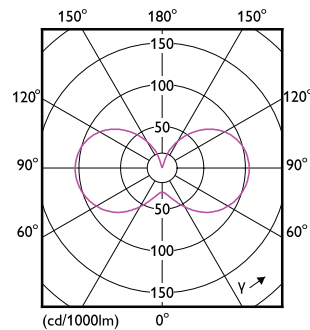

Méretezett rajza

Product	D	C
CorePro LEDcapsule 3.7-40W ND G9 830	16 mm	52 mm

Fotometriai adatok

General uniform lighting - CorePro LEDcapsule 3.7-40W ND G9 830

Light Distribution Diagram - CorePro LEDcapsule 3.7-40W ND G9 830